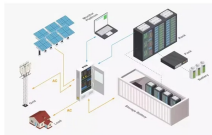

The Fiber 500 plan comes with a basic Wi-Fi 6 router, while the Fiber 1 Gig and 2 Gig plans come standard with “whole home” Wi-Fi 6 mesh hardware.

The good news: Fiber-optic internet does not require a special router in most cases. Since the ONT handles the signal conversion, you can use virtually any quality router that supports ...