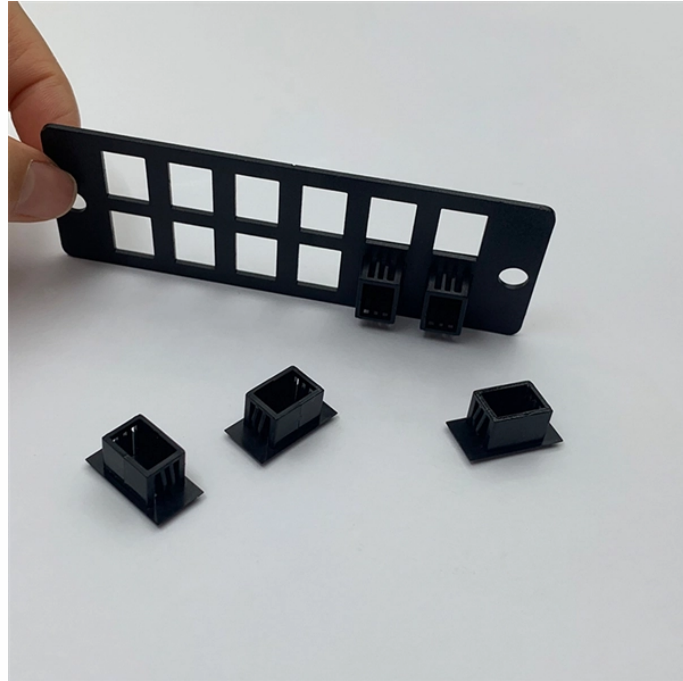

Does the core switch store data

Does the core switch store data

At the heart of their functionality, core switches aggregate data from multiple network devices via distribution switches. This is essential for consolidating information from various parts of ...

Unlike edge switches, core switches are the network's backbone, improving data routing and performance. This is essential for businesses, data centers, and ISPs that need fast, reliable ...

At the heart of this activity lies the core switch, a critical component responsible for facilitating high-speed data transmission and maintaining the overall stability and performance of the ...

The layer 2 switches collect the data from core switches, identify the type of data packet and the address of the access device. Further, the data packets are forwarded to the addressed group of access ...

All information exchanged between major network segments, such as traffic moving between a server farm and employee workstations, must pass through the core. This device is ...

Multiple data switches are typically employed at the core layer of a network to route a huge volume of data to the levels in the hierarchy. Another rationale for utilizing numerous data ...