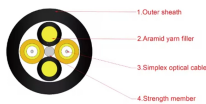

Get free shipping on qualified Covers products or Buy Online Pick Up in Store today in the Electrical Department.

Yueqing Beigang Industrial Socket Distribution Box is an electrical distribution ...

Electrical box covers protect wiring connections. View options for a clean finished appearance and well organized professional electrical installations.