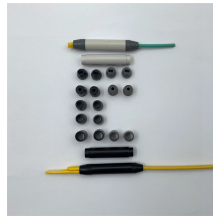

Distribution box socket cover

Distribution box socket cover

Our circuit breaker protective box shell is IP65 engineering-grade waterproof with preventing snow and rain function, provide safety protection for your circuit equipment.

Get free shipping on qualified Covers products or Buy Online Pick Up in Store today in the Electrical Department.

Yueqing Beigang Industrial Socket Distribution Box is an electrical distribution ...

Electrical box covers protect wiring connections. View options for a clean finished appearance and well organized professional electrical installations.

Choose from our selection of electrical box covers, including covers, blank covers, and more. Same and Next Day Delivery.

Yueqing Beigang Industrial Socket Distribution Box is an electrical distribution device that adopts a plug-in method, which is more convenient and practical than traditional terminal wiring. The built-in circuit ...