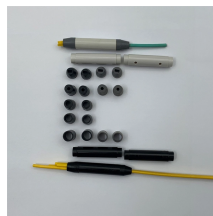

Get free shipping on qualified Covers products or Buy Online Pick Up in Store today in the Electrical Department.

Yueqing Beigang Industrial Socket Distribution Box is an electrical distribution ...

Electrical box covers protect wiring connections. View options for a clean finished appearance and well organized professional electrical installations.

Choose from our selection of electrical box covers, including covers, blank covers, and more. Same and Next Day Delivery.

Yueqing Beigang Industrial Socket Distribution Box is an electrical distribution device that adopts a plug-in method, which is more convenient and practical than traditional terminal wiring. The built-in circuit ...