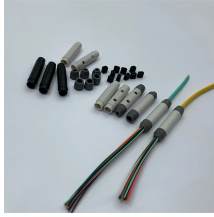

Distribution box socket cover

Distribution box socket cover

Our circuit breaker protective box shell is IP65 engineering-grade waterproof with preventing snow and rain function, provide safety protection for your circuit equipment.

Get free shipping on qualified Covers products or Buy Online Pick Up in Store today in the Electrical Department.

Yueqing Beigang Industrial Socket Distribution Box is an electrical distribution ...

Electrical box covers protect wiring connections. View options for a clean finished appearance and well organized professional electrical installations.

Choose from our selection of electrical box covers, including covers, blank covers, and more. Same and Next Day Delivery.

Yueqing Beigang Industrial Socket Distribution Box is an electrical distribution device that adopts a plug-in method, which is more convenient and practical than traditional terminal wiring. The built-in circuit ...