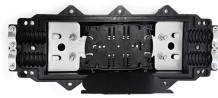

In the distribution box, commonly known as the distribution board or breaker panel, you'll find several critical components responsible for managing and distributing electrical power ...

Metal Distribution Box Features Continuously welded seams Foam-in-place seamless gasket 120-degree opening heavy-duty industrial hinges IP66 protection rating against dust and water according ...