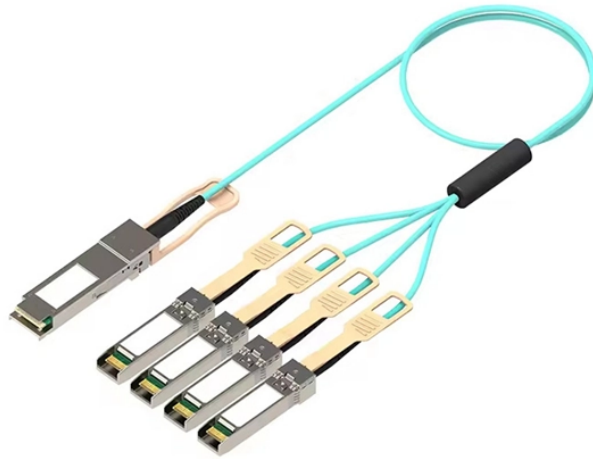

## Distribution box cover with 28 circuits

## Distribution box cover with 28 circuits

No matter the size or shape you need, Breaker Outlet has the circuit breaker enclosure for you. Browse surface and flush mount circuit breaker boxes today.

A subpanel is a smaller service panel that distributes power to a specific area of the home or other buildings on the property. The subpanel is fed by a double-pole 240-volt breaker at the main service ...

MAKERELE 4 Way Outdoor Circuit Breaker Box Power IP66 PC/ABS Waterproof Distribution Protection Box for MCB Miniature Circuit Breaker with Transparent Cover and DIN Rail 4.13 x 3.94 x 7.68 inch

Choose from our selection of electrical box covers, including covers, blank covers, and more. Same and Next Day Delivery.