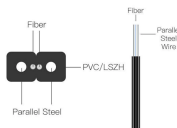

When it comes to Electrical Box Covers, you can count on Grainger. Supplies and solutions for every industry, plus easy ordering, fast delivery and 24/7 customer support.