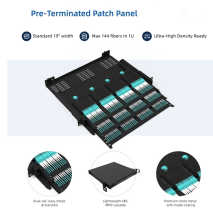

Pre-Terminated Patch Panel

It is primarily designed to distribute electrical power from one or more primary power source (s) such as generator (s) and battery (ies) to one or more electrical and/or electronic item (s). It may include a ...

The P28 connector comes with fixed electrical contacts, providing a cost-effective connection system to power aircraft. Suitable for a wide range of composite, 3 or 5 core cable types.

PHLTD stage power distribution lighting box is the device that provides power supply and protection for various stage lighting equipment. It is used for different types of performances, such as wedding, ...