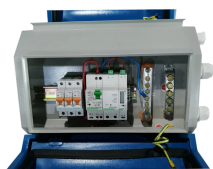

Distribution box SPX3016

Distribution box SPX3016

Choose from our selection of power distribution boxes in a wide range of styles and sizes. Same and Next Day Delivery.

Get the best deals for Impeller Spx3016 at eBay . We have a great online selection at the lowest prices with Fast & Free shipping on many items!

Lex Products offers a full range of portable power distribution units including boxes, boards and panels, specifically engineered for indoor and outdoor use.

Also called power spider boxes, they provide temporary power for locations without permanent electricity sources. Common applications include construction, outdoor events, emergency services, and ...

CTION 6532UGM1 Southwire's Mini X-Treme Box™ and Mini-Centers provide a more compact and less costly worksite power distribution than our popular f. ll size models. Used along with our ...

The 12" Polylok Square Distribution Box comes factory precut with one inlet and three outlets. Four seal assemblies are provided with each unit and will accept 2", 3", and 4" pipe. Optional 6" seals are also ...