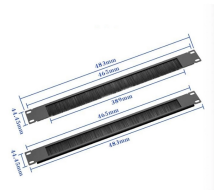

Distribution box GB7

Distribution box GB7

Learn what an electrical distribution box (DB/distribution board) is, its main components (MCB/RCCB/RCBO, SPD, busbar) and common types. Includes a quick selection guide for ways, IP ...

The GB-terminal box, both distribution box and empty enclosure, is manufactured of high impact resistance, glass-fibre reinforced polyester SMC & DMC providing extraordinary stability and corrosion

Understand distribution boxes (DB boxes) in 5 minutes. Learn about types, components, functions, and uses. Find the perfect DB box for your needs.

GB7 Recessed Description 7" wide recessed beam fixture for individual and continuous row mounting. BABA, BAA, ARRA, RoHS, REACH and Prop 65 compliant. Extruded aluminum housing for superior ...

Bowers GB7-DR 7 Gang Duplex Receptacle Box
 Technical Description: BOWERS Brand UPC: 78172002176 Part Number: GB7-DR Your Price: \$231.25 / package (\$46.25 / ea) Total Available: ...