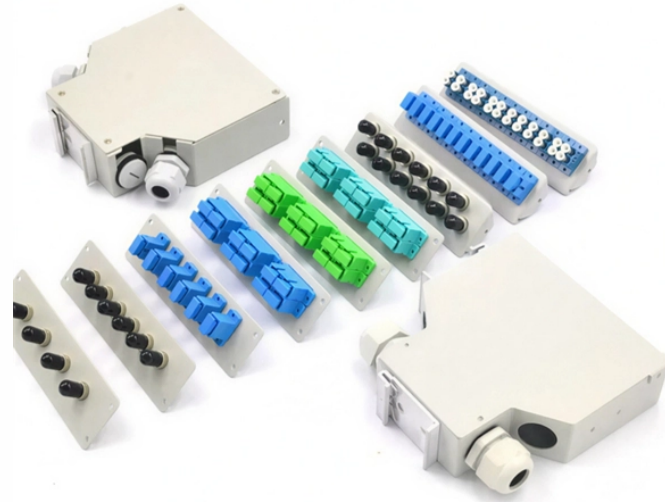

Distribution box GB7

Distribution box GB7

Learn what an electrical distribution box (DB/distribution board) is, its main components (MCB/RCCB/RCBO, SPD, busbar) and common types. Includes a quick selection guide for ways, IP ...

The GB-terminal box, both distribution box and empty enclosure, is manufactured of high impact resistance, glass-fibre reinforced polyester SMC & DMC providing extraordinary stability and corrosion

Understand distribution boxes (DB boxes) in 5 minutes. Learn about types, components, functions, and uses. Find the perfect DB box for your needs.

GB7 Recessed Description 7" wide recessed beam fixture for individual and continuous row mounting. BABA, BAA, ARRA, RoHS, REACH and Prop 65 compliant. Extruded aluminum housing for superior ...

Bowers GB7-DR 7 Gang Duplex Receptacle Box
 Technical Description: BOWERS Brand UPC: 78172002176 Part Number: GB7-DR Your Price: \$231.25 / package (\$46.25 / ea) Total Available: ...

What's the difference between a distribution box and a sub-panel? A distribution box typically refers to the main electrical panel that receives power from the utility service. A sub-panel is ...

This ultimate guide explains what a distribution box does, its internal components, common types, real-world applications, and how to select the right DB Box for your project.