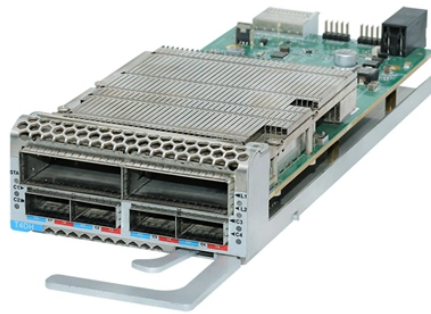

Distribution box GB10963

Distribution box GB10963

NDB1-125 series of circuit breakers used in the TT, TN-S ground ...

Product Details: Product Id: 633223 Option Id: 52050 SKU: 889450 Brand: ABB Model: GB10963 # Poles: 3P Current: 25 A AMP Voltage (AC): 400 V-AC Condition: NO - New without Factory ...

NDB1-125 series of circuit breakers used in the TT, TN-S ground system, provide the short circuit and overload protection, control and isolation functions. Applicable to the low-voltage ...

Shop GB10963, Molded Case Circuit Breakers by ABB at Electrical . Enjoy a 2-year warranty and fast, same-day shipping. Order now!

Get the best deals for Gb10963 at eBay . We have a great online selection at the lowest prices with Fast & Free shipping on many items!

ABB GB10963 Circuit Breaker
 2CDS-251-001-R010011. A previously used, fully functional product that may have some signs of cosmetic wear. Emergency after hours shipping may be available. Call ...

Call today and a sales rep can provide you price and delivery on Part# GB10963 from ABB. We have 286 pieces of part# GB10963 from ABB available in stock. Request a quote now.

gb10963.1 standard DZ47 types double pole distribution box mcb circuit breaker 20a 32dc for Solar system