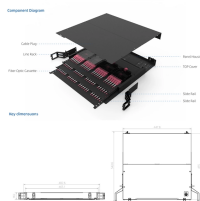

Buy the ABB GB10963 from Direct.Parts after reviewing images and requesting a quote. Call us at +1 (972) 474-1342.