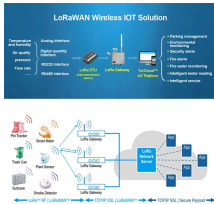

Learn what an electrical distribution box (DB/distribution board) is, its main components (MCB/RCCB/RCBO, SPD, busbar) and common types. Includes a quick selection guide for ways, IP ...