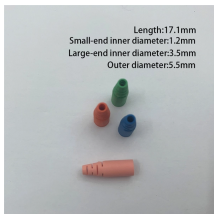

Designed with safety in mind, the Champion Power Distribution Box is equipped with a built-in surge protector, circuit breaker protection, and a locking safety door to keep your connections secure. The ...