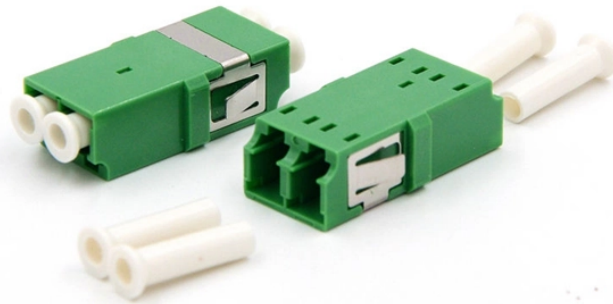

Distribution Box and Cabinet Wholesale Base