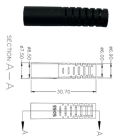

	<p>This document provides a list of components in an electrical distribution box with their names and associated wiring diagrams. It includes tables of diodes, fuses, relays, and other components like ...</p>
---	--

	<p>In this video, we'll walk you through the process of wiring a home distribution box with a detailed connection diagram.</p>
---	--

This new passive safety distribution "R" box helps facilitate quick installation of safety systems by using quick disconnect (QD) patchcords that eliminate individual wiring to specific terminals inside the ...

Reading and understanding a relay wiring diagram is essential for troubleshooting and installing relay systems. Here is a step-by-step guide on how to read a relay wiring diagram.

This document provides a list of components in an electrical ...

logic diagrams on the elementary wiring diagram. Logic diagrams are a graphical display that shows what is happening i the logic of the relay or communications system. Logic diagrams will ...

I went over the install instructions for this kit and the kit made for our trucks, as well as compared each connection point in the 1500+ Upfitter electrical diagrams and compared them to the ...