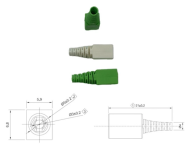

Distribution Box RDJF

Distribution Box RDJF

HDT offers Power Distribution Units (PDUs) and Utility Distribution Boxes (UDBs) in various configurations. A Power Distribution Unit (PDU) allows two generators to be synchronized, and both ...

What's the difference between a distribution box and a sub-panel? A distribution box typically refers to the main electrical panel that receives power from the utility service. A sub-panel is ...

Understand distribution boxes (DB boxes) in 5 minutes. Learn about types, components, functions, and uses. Find the perfect DB box for your needs.

Learn what an electrical distribution box (DB/distribution board) is, its main components (MCB/RCCB/RCBO, SPD, busbar) and common types. Includes a quick selection guide for ways, IP ...

Choose from our selection of power distribution boxes in a wide range of styles and sizes. Same and Next Day Delivery.