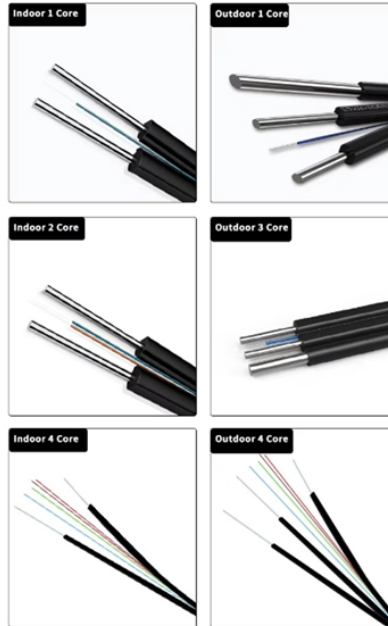

Distribution Box Plugin Switch

Various specifications optional

Distribution Box Plugin Switch

The 30-amp Bento Box electrical power distribution system represents an intelligent solution for professionals looking for reliable and flexible electrical access in compact environments.