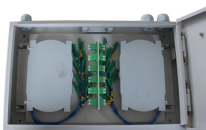

Shop DigiKey's large in-stock selection of Boxes. View inventory, pricing and order now for same day shipping!