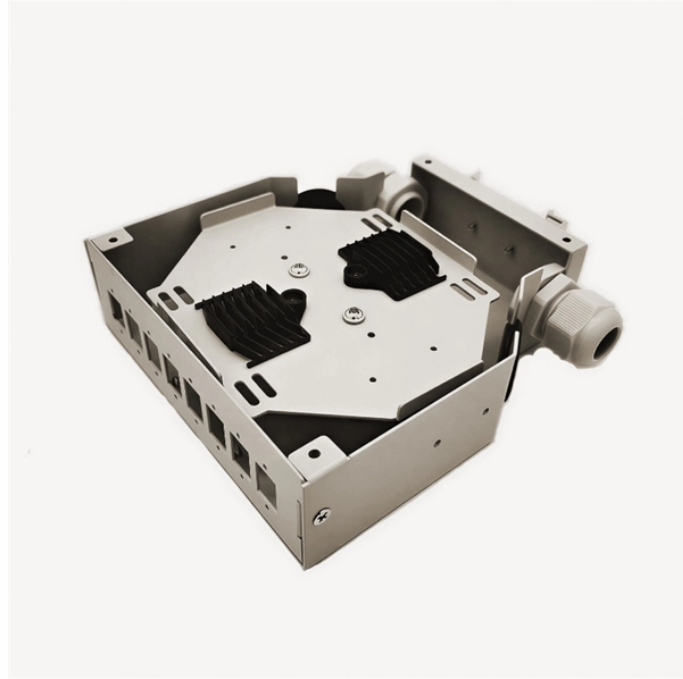

Distribution Box Housing Manufacturer

Distribution Box Housing Manufacturer

Our distribution boxes boast impressive IP ratings, offering superior protection against dust, water, and other environmental hazards. Whether you need a weatherproof solution or dust-resistant enclosure, ...

Find your distribution enclosure easily amongst the 112 products from the leading brands (RITTAL, BOPLA, ROSE, ...) on DirectIndustry, the industry specialist for your professional purchases.

EWJ are a professional metal enclosure manufacturer providing electrical enclosures, aluminum enclosures, stainless steel junction boxes, and IP65 outdoor enclosure solutions.

We deliver tailored solutions for electrical power distribution boxes and distribution electrical boxes, avoiding unnecessary features and ensuring a perfect fit for your needs.

Custom power distribution boxes are engineered to meet your specific power management needs. Our boxes feature modular designs with flexible input/output configurations, high-quality circuit protection, ...

We have fabricated custom NEMA telecom metal enclosures and boxes used to protect and house sensitive equipment to transport data or information in wired, fiber, and wireless industries.

Eaton offers top-quality enclosures to meet a wide variety of customer requirements and delivery needs. Our full line of residential, commercial, industrial and classified enclosure solutions are ideal for oil ...