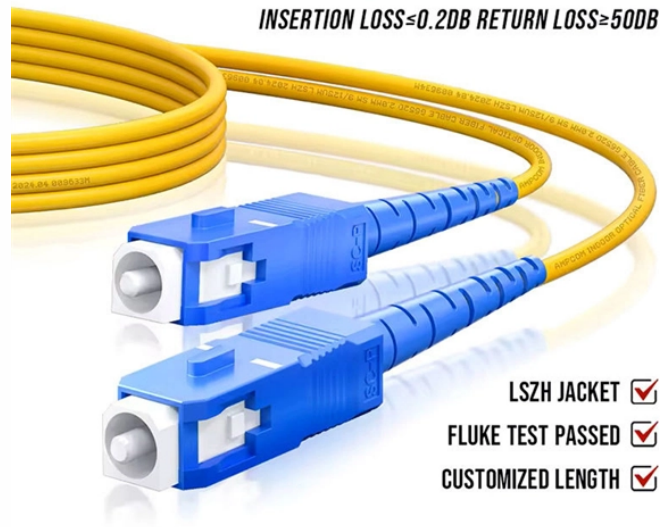

## Distribution Box AR1

## Distribution Box AR1

	<p>ns as applicable Item Type (Distribution Box, Ca.</p>
	<p>The Niglon AR1 is a single gang architrave metal switch and socket box, which is fitted with 2 fixed lugs. The AR1 has been designed to comply with BS EN60670 and BS 4662.</p>
	<p>DC Micro Style Distribution Boxes Four-pin, One Signal per Port Cable Connector Distribution Box Eight-port DC Micro Distribution Box Specifications</p>
	<p>DISTRIBUTION BOX Product/Part Number 100720-1 ARMY UNITED STATES DEPARTMENT OF THE Procurement: Accountability: FSG :</p>
	<p>Schneider Electric Egypt. Discover our range of products in Universal Enclosures: Linergy distribution blocks,DZ5, AZ5, AR1, AT1,Linergy Terminals blocks and bars,Linergy power busbars,Linergy "Hot ...</p>

Discover the U.S. Army M100 A/P military power distribution box, featuring three-phase 100 amp capabilities at 120/208V for reliable power solutions.

It is primarily designed to distribute electrical power from one or more primary power source (s) such as generator (s) and battery (ies) to one or more electrical and/or electronic item (s). It may include a ...

Understand distribution boxes (DB boxes) in 5 minutes. Learn about types, components, functions, and uses. Find the perfect DB box for your needs.

Hard wired (normal through) distribution box used to connect field wire. Traffic capability is 26 two-wire lines. Two J-1077A/Us are required for use during field expedient patching.