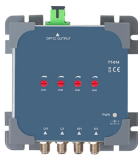

Are you looking for a compact, easy-to-install waterproof fuse and relay box? The HWB60-AL Series Hard-Wired Waterproof Power Distribution Box with AssureLatch™ (PDM71009ZXM) is a great ...

Get the power you need with Southwire's high-quality temporary power distribution boxes.