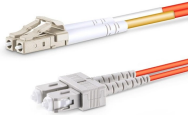

## Distribution Box AK2

Each cable box includes 3 nylon (PA) cable glands with diaphragm seal M20. M20 cable glands also suitable for residential wiring cable (clamping range: Ø 7-13 mm).

The Consolidation Box from Attema makes it possible to install ICT cabling in a flexible manner, because the installation is divided into two steps. The largest portion of the work takes place during the rough ...

Distribution box for data networks. AK2 Data. Each cable box includes 2 soft slide-in data lead-ins and 1 slide-in blind cover". Version with set plastic mounting plate for quick click-assembly on cable trays. ...

Junction box with schuko-outlet duplex IP54 for wall or roof mounting. The outlet is prewired with EQ 2,5mm<sup>2</sup>. The junction box has an extra large wiring space. Two cable inlets for cable Ø 7-13mm (E ...

Home page Our Products Junction Boxes Junction boxes - Surface mounted AK2 Junction boxes with connectors

This cable box has an integrated M25 thread. This means you can now also easily and quickly install thicker cables and cables in higher fire classes.