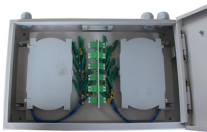

Understand the difference between an industrial distribution box and a control cabinet. Learn their functions, components, applications, wiring structures, common issues, and engineering ...

Learn what a distribution box is, its types, and how to choose the right one for your project. Includes clear examples and expert tips.