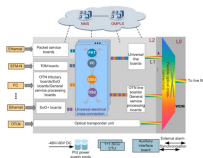

I'm looking for a way to get more info out of a SqlException when it's thrown during a call to SubmitChanges.