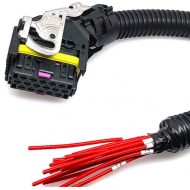

The world's only weatherproof, hand bendable cable conveyance that quickly and securely carries DC circuitry from solar panels to their terminations. Change directions easily by bending Solar Snake ...

There are a few types of cable trays including: solid-bottom trays, cable channel or trough trays, ventilated trays and ladder trays. There are a large number of cable tray fittings that are made ...

Learn how to log into your DIRECTV account to watch tv, pay bills, upgrade service, add premiums & add-ons, and get personalized support.