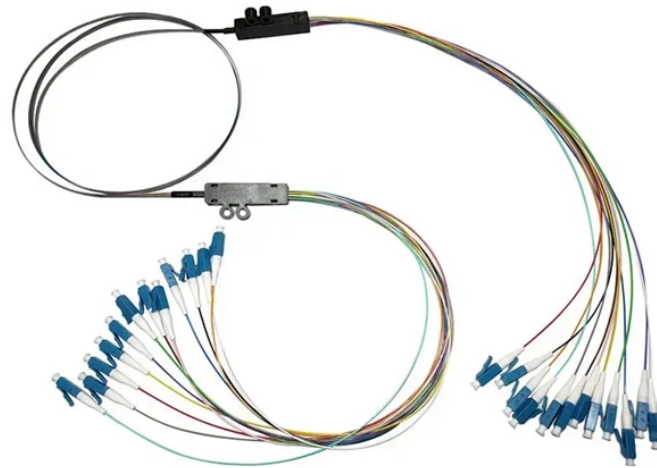

## Direct sales of photovoltaic cable trays from cable tray manufacturer

With four main package options, multiple DVR devices, plus lots of add-on possibilities for sports, movies and international programming, DIRECTV offers entertainment for all across the U.S. ...

Whether for residential rooftop setups or large solar power plants, our trays are constructed to support, organize, and protect electrical cables, enabling smooth energy transmission and reducing downtime.

The world's only weatherproof, hand bendable cable conveyance that quickly and securely carries DC circuitry from solar panels to their terminations. Change directions easily by bending Solar Snake ...

There are a few types of cable trays including: solid-bottom trays, cable channel or trough trays, ventilated trays and ladder trays. There are a large number of cable tray fittings that are made ...

Learn how to log into your DIRECTV account to watch tv, pay bills, upgrade service, add premiums & add-ons, and get personalized support.