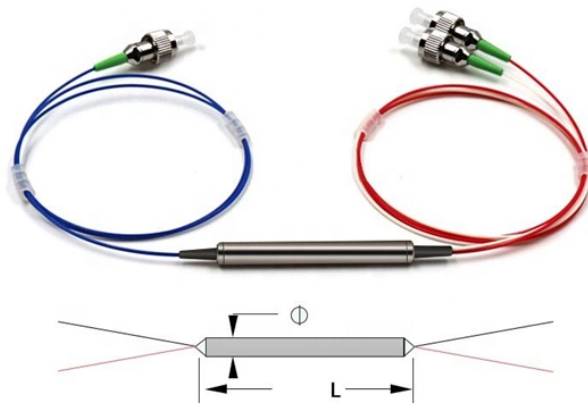

Dimensions of the power distribution box in Madagascar

Dimensions of the power distribution box in Madagascar

List of power stations in Madagascar The following page lists all power stations in Madagascar. The list is not complete. You can assist by adding relevant referenced content.

ert(R) FDC Power Distribution Cabinet. Integrate power distribution into the rack environment, with the sized Liebert(R) FDC. The stand-alone cabinet blends physically and cosmetically with rack equipment ...

Ce document présente les règlements techniques relatifs à la planification, au raccordement et à l'exploitation des réseaux de distribution d'énergie électrique à Madagascar.

ProX RITA X-PWCONX6RITA PowerCenter — 6-Outlet AC Power Distribution Box with powerCON Compatible Locking Input, 20A Rating, and Real-Time V& A Meter | ProxDirect Six spaced AC ...