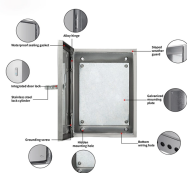

Module X Solutions can customize telecom shelters to meet specific requirements. We meet our customers' needs with a range of sizes and options that improve the utility and performance of our ...