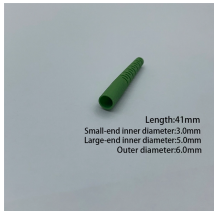

Learn standard electrical box dimensions for outlets, switches, and junction boxes. Compare sizes, depths, volume, and clearance for safe installations.

Whether you're looking for additional product information or design assistance, or you're ready to get a personalized quote, our dedicated team is here to guide you every step of the way. This product is ...