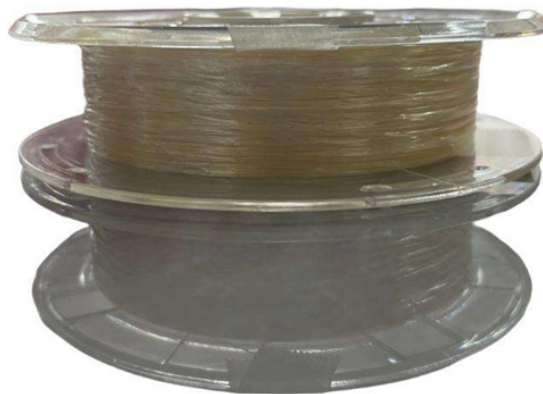

### Overview

This document provides specifications for various types of plastic distribution boxes, including their dimensions and features. It describes HA, HK, and LGD series boxes with dimensions ranging from 100-415mm in length, 105-323mm in width, and 75-140mm in height. 1 Design, manufacture, assembly, inspection & testing at vendor's/ sub-vendor's works, proper packing and delivery to site of LIGHTING DB/ WELDING DB & LIGHTING PANELS as mentioned in different sections of this specification, complete with all accessories for efficient and trouble-free operation. 4 KV Substation of the ratings indicated above. The body of the boxes shall have sufficient reinforcement with suitable size of channels keeping a provision for fixing and conforming to general. Why need a Accu-Panel Lighting Distribution Panel is built like a showpiece, from its stainless steel or MS CRCA enclosure to its heavy duty distribution box.