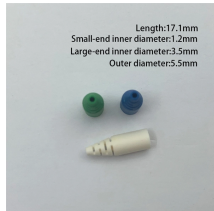

dense adjective [-er/-est only] (THICK) Add to word list close together and difficult to go or see through; thick: dense fog