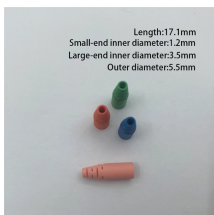

The units have main busbar connections suitable for 1200A and neutral busbar suitable for 1000A along with generator connection on the neutral only in stainless steel housing.

The meaning of DENSE is marked by compactness or crowding together of parts. How to use dense in a sentence. Synonym Discussion of Dense.