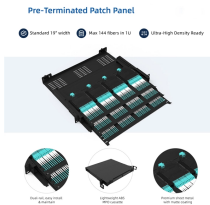

Maisvch is a leading manufacturer of industrial networking products, including rugged Ethernet switches, gateways, routers, media converters, serial/fieldbus devices.