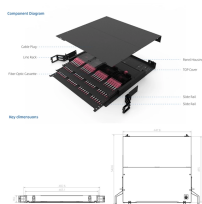

This guide explains everything you need to know about QSFP cables: their types, how they work, when to choose DAC vs AOC, and how to ensure ...