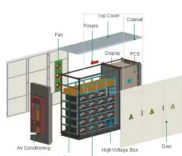

Designed as either a standard 1RU rackmount unit with dual power supplies, or a half-width 1RU unit with a single power supply, the switches are available in several configurations of Gigabit and 10 ...