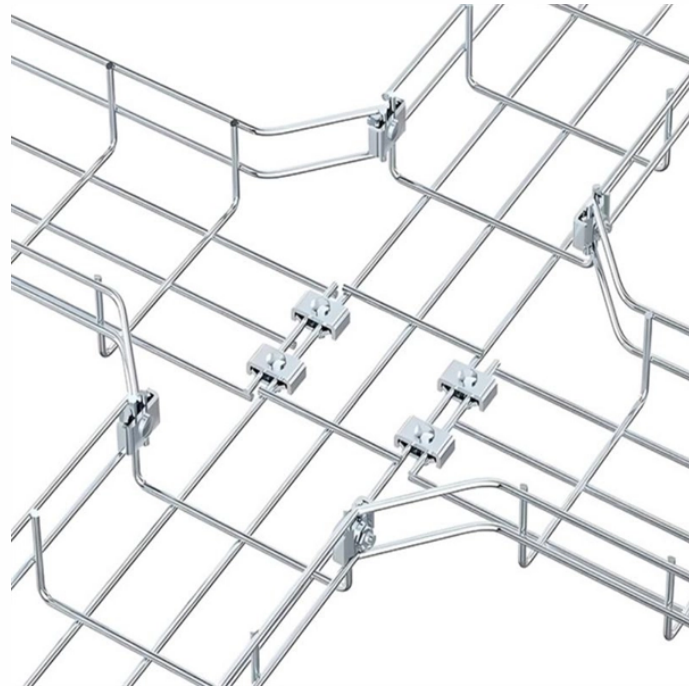

Delivery date CFP825G

Delivery date CFP825G

There are several ways to check the status of your shipment. Enter your tracking, door tag, or FedEx Office order number to track your package.

View AI-powered estimated delivery dates, calculated from carrier reliability, route analysis, and delivery performance with up to 95% prediction accuracy so you can better plan for your package's arrival ...