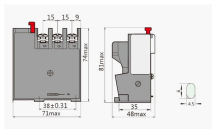

TUT Dept. of Computer Systems GitLab server