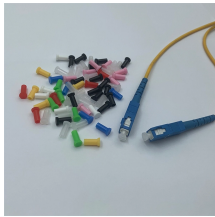

DES Cable Tray

DES Cable Tray

Easy screw-fix or self-adhesive fitting options depending on user preference. Each Cable Tray is supplied with an easy-to-use installation template. Keep floors & desks free from cord clutter for a ...

Our upgraded desk wire organizer includes 5 reusable cable ties & 3 cable clips to protect cables, prevent trip hazards and create a pet-friendly space. With our desk cable management no more ...

About this item Premium Material This under desk cable management tray is made of carbon steel, featuring stable load bearing capacity, strong load performance, and rust resistance . With ...

For most people, the best cable management tray winner is the VIVO Under Desk 2-Pack because it combines a rock-solid screw mount with generous 11-pound capacity and a clean low-profile look.

Tame your tangled workspace with our top 7 cable organizing trays. Boost safety and find peace of mind by choosing the perfect solution for your desk today.

Under Desk Cable Management Tray No Drill Mount Steel Cable Organizer with Velcro- (1- Pack) . Ideal for organizing cables under your desk, this tray offers easy no-drill installation and ...

Choose from our selection of cable trays, including over 850 products in a wide range of styles and sizes. Same and Next Day Delivery.