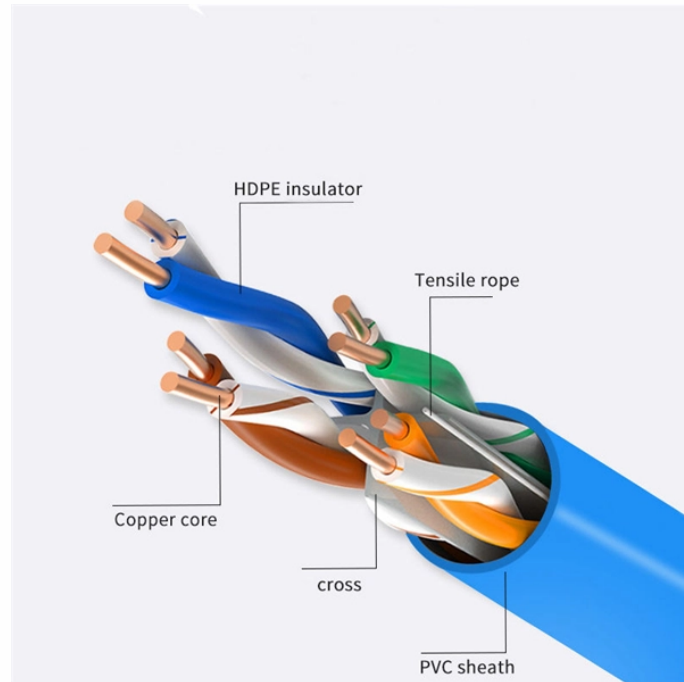

DES Cable Tray

DES Cable Tray

Easy screw-fix or self-adhesive fitting options depending on user preference. Each Cable Tray is supplied with an easy-to-use installation template. Keep floors & desks free from cord clutter for a ...

Our upgraded desk wire organizer includes 5 reusable cable ties & 3 cable clips to protect cables, prevent trip hazards and create a pet-friendly space. With our desk cable management no more ...

About this item Premium Material This under desk cable management tray is made of carbon steel, featuring stable load bearing capacity, strong load performance, and rust resistance . With ...

For most people, the best cable management tray winner is the VIVO Under Desk 2-Pack because it combines a rock-solid screw mount with generous 11-pound capacity and a clean low-profile look.

Tame your tangled workspace with our top 7 cable organizing trays. Boost safety and find peace of mind by choosing the perfect solution for your desk today.

Under Desk Cable Management Tray No Drill Mount Steel Cable Organizer with Velcro- (1- Pack) . Ideal for organizing cables under your desk, this tray offers easy no-drill installation and ...

Choose from our selection of cable trays, including over 850 products in a wide range of styles and sizes. Same and Next Day Delivery.