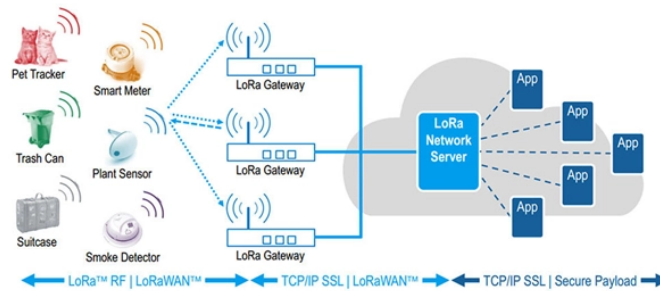

Czech surveillance distribution box

Czech surveillance distribution box

nges related to the protection systems in the Czech Republic, Poland, and Slovakia. It can be read as a standalone piece but also picks up its inspiration from the 2023''s Reflection on Surveillance and ...

ADI is one of leading "One Stop Security" and Low Voltage multi-brand distributor: Intruder, Video Surveillance, Access Control Systems, Door Entry Systems, Fire, Integration Software, IP ...

The relay box helps balance electricity supply and demand by managing loads dynamically, preventing grid overloads, and reducing the risk of blackouts. During periods of excess ...