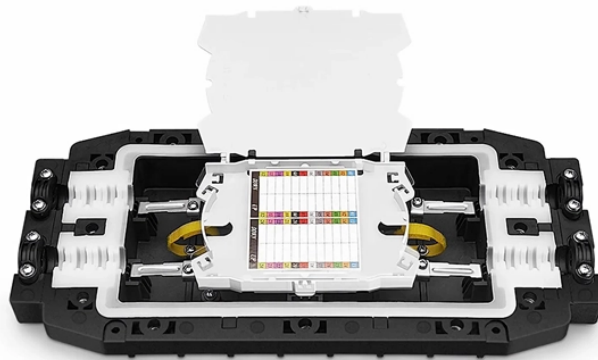

Czech cable tray distributor

Czech cable tray distributor

The standard cable trays of the FEMI 3 (FEMI-CZ) and CC / CF (Steel Line CMS) series are the ideal means for the distribution and protection of cables in civil and industrial plants.