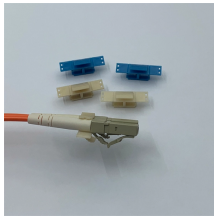

A Photovoltaic Distribution Box, also known as a PV distribution box or solar combiner box, is an essential component in a photovoltaic (PV) system that helps manage the electrical connections and ...