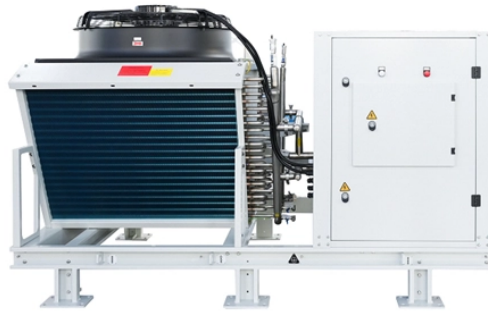

Czech Professional Photovoltaic Distribution Box