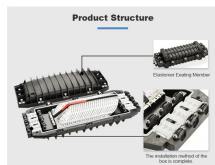

This section will explore the evolution of the market from copper to co-packaged copper and from digital signal processor (DSP) optics to linear pluggable optics (LPO) to CPO and the ...