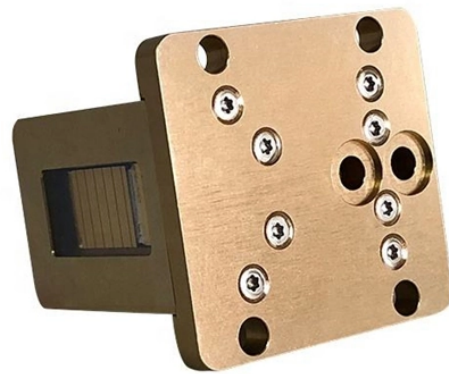

## Customized power distribution cabinet

Our custom power distribution cabinet manufacturer can be the perfect choice for your future project because of the low or no minimum order quantities and fast response times. Please contact our ...

The Myers PDC is available in a wide variety of metals, finishes, custom paint options, and wall, wind, and roof ratings. Each PDC is custom designed by our in-house engineering team in accordance to ...