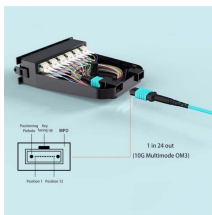

Satisfying the power distribution needs for different scenarios is possible with our custom racks and cabinets. Our factory has an ISO9001 certificate and all of our racks go through strict inspections.