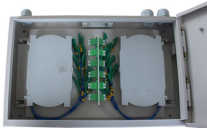

Our engineering team can design and configure high-quality, custom PDUs and ...