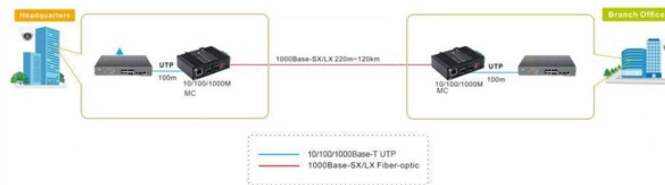

Customized metal cable trays in Ethiopia