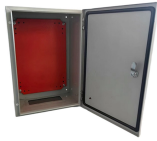

The meaning of CUSTOMIZE is to build, fit, or alter according to individual specifications. How to use customize in a sentence.