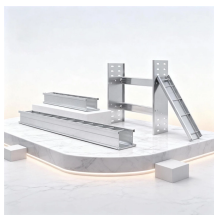

CUSTOMIZE definition: to modify or build according to individual or personal specifications or preference. See examples of customize used in a sentence.