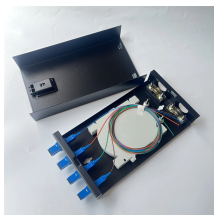

Sets of metal cable trays can be customised by request with numerous size, material and surface treatment options.

DKC is a European leader, and offers a comprehensive range of cable tray systems and energy protection, transport and distribution solutions for civil and industrial infrastructures.