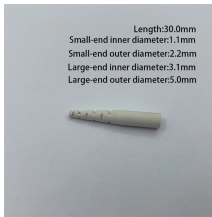

6Wresearch actively monitors the Tonga Optical Power Meter Market and publishes its comprehensive annual report, highlighting emerging trends, growth drivers, revenue analysis, and forecast outlook.