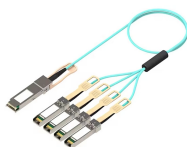

Its primary function is to safely and compliantly feed the AC power—converted from the DC output of the PV system via inverters—into the utility grid or the user-side grid. In addition to grid connection, it ...