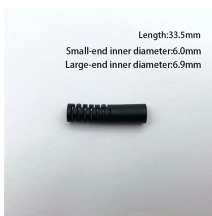

Choose the right SD-WAN services for your network needs to ensure maximum comfort and efficiency. We design a strategy, road map, and project plan with your internal team to ensure that you get ...