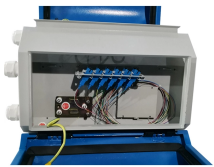

The DELAMU Under Desk Cable Management Tray is a robust and stylish solution for organizing cables and power strips, featuring a sturdy metal design, easy installation, and a generous 34-inch length ...