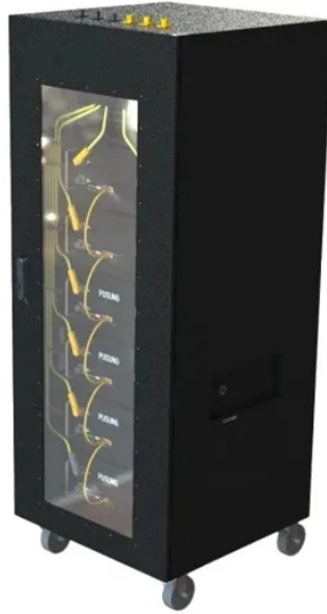

Customized Mesh Cable Trays for Export from Taiwan