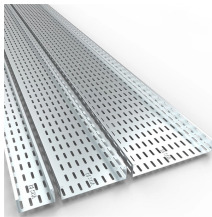

Facing unstable power grids in Africa? This article explores intelligent multi-power switching systems for factories, featuring a real 5-channel Congo distribution cabinet case integrating ...

Ideal for retail stores, restaurants, small factories, telecom base stations, and temporary event sites, these cabinets combine rugged protection (IP54), integrated inverters, and scalable rack-mounted ...

Highjoule's Outdoor Photovoltaic Energy Cabinet and Base Station Energy Storage systems deliver reliable, weather-resistant solar power for telecom, remote sites, and microgrids.