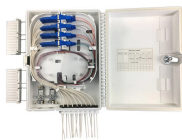

LED display screens are large electronic devices, and good power distribution equipment is one of the important conditions for the system to achieve reliable op